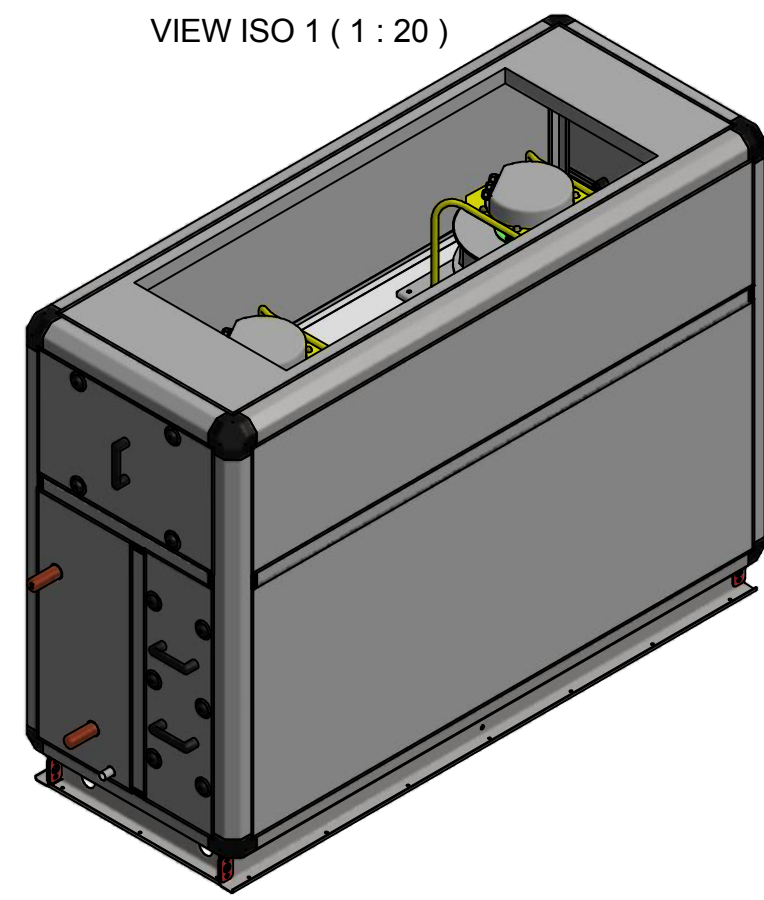

VIEW ISO 1 (1 : 20)