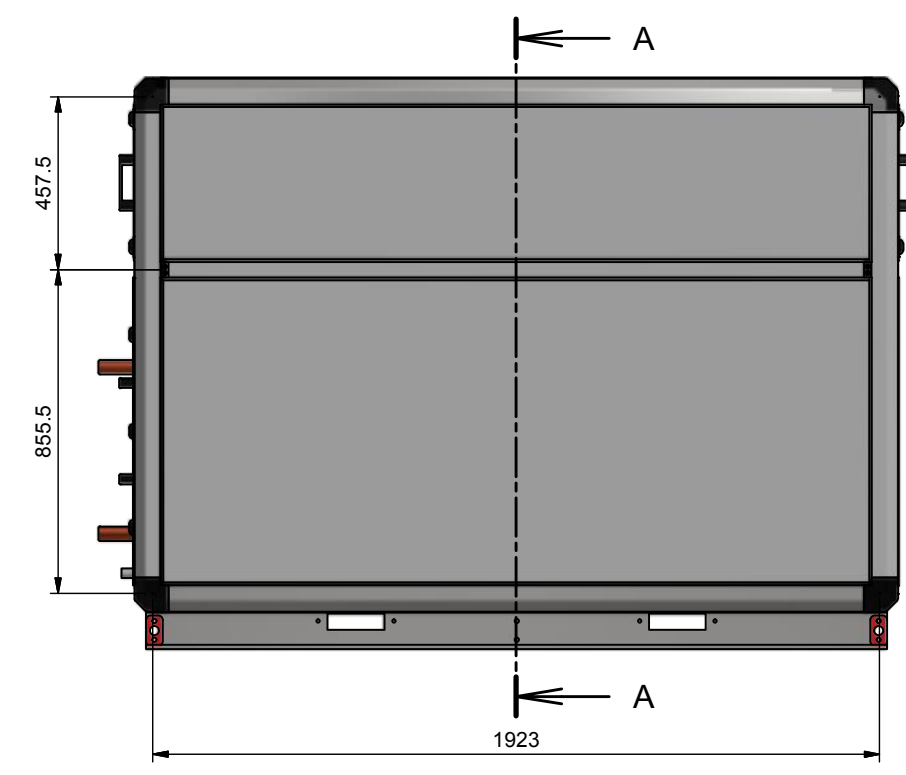

457.5

855.5

1923

A

A