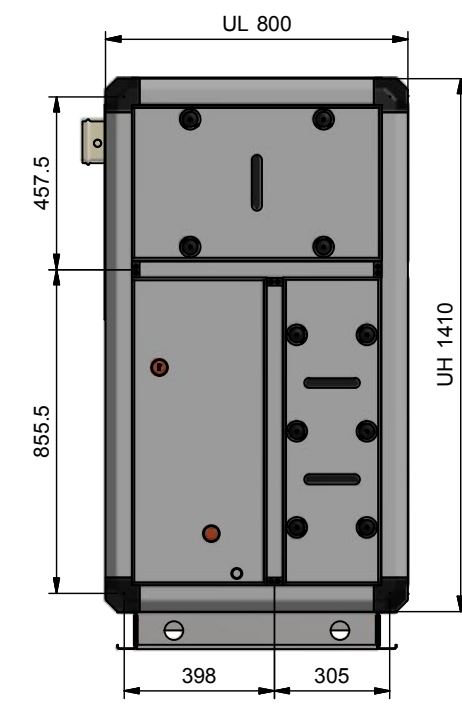

VIEW ISO 2 ( 1 : 20 )

MAX  
OUTLET  
570

MAX  
OUTLET  
1390

UW 2020

VIEW ISO 1 ( 1 : 20 )

MAX  
INLET  
660

610

MAX  
INLET  
1880

UL 800

457.5

855.5

398

305

UH 1410

457.5

855.5

1923

A

A

A-A ( 1 : 20 )

UNLESS OTHERWISE SPECIFIED  
DIMENSIONS ARE IN MILLIMETERS  
BREAK AND DEBUR ALL SHARP EDGES

3rd ANGLE  
PROJECTION

DO NOT SCALE DRAWING

Rev	By	Date	Description

General Layout  
VMEP 2400A-FCO,  
CABINET CASING

REV: /01 SCALE: 1 : 20 SIZE: A3