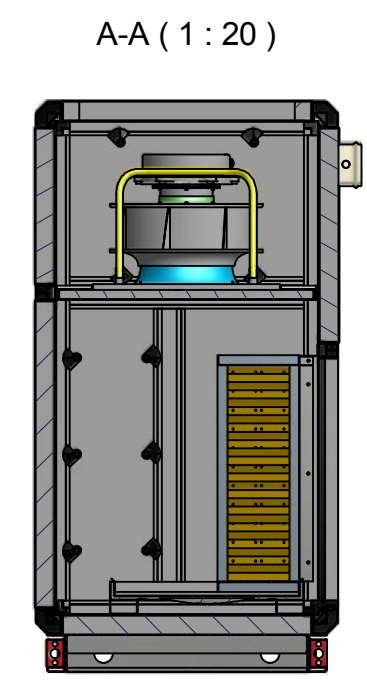

1923

A

A

A-A ( 1 : 20 )

UNLESS OTHERWISE SPECIFIED  
DIMENSIONS ARE IN MILLIMETERS  
BREAK AND DEBUR ALL SHARP EDGES

3rd ANGLE  
PROJECTION

DO NOT SCALE DRAWING

Rev	By	Date	Description

General Layout  
VMEP 2400A-FCO,  
CABINET CASING

REV: /01 SCALE: 1 : 20 SIZE: A3