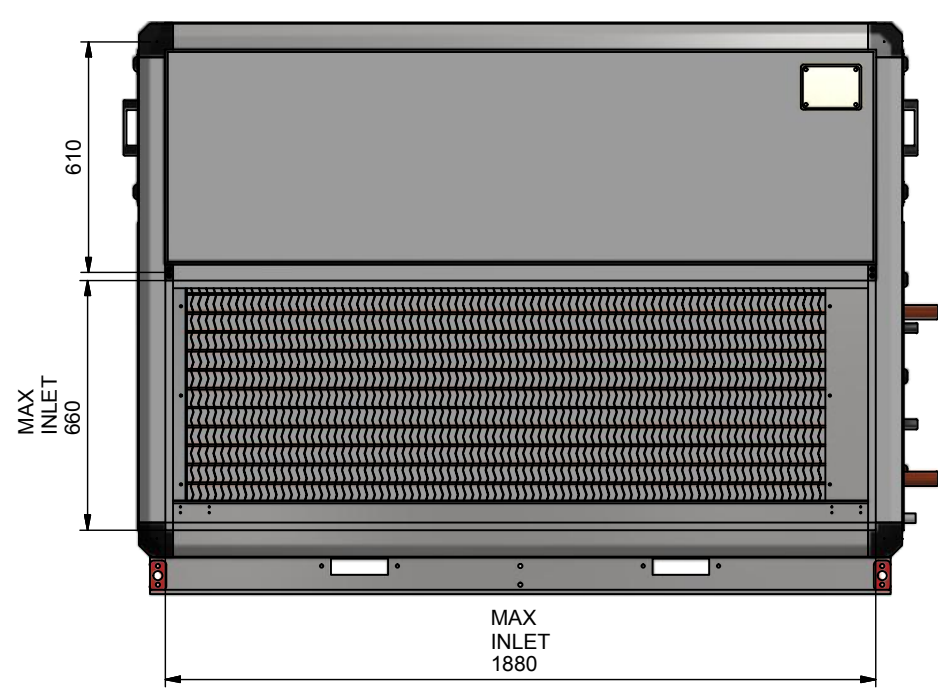

MAX
INLET
660

610

MAX
INLET
1880