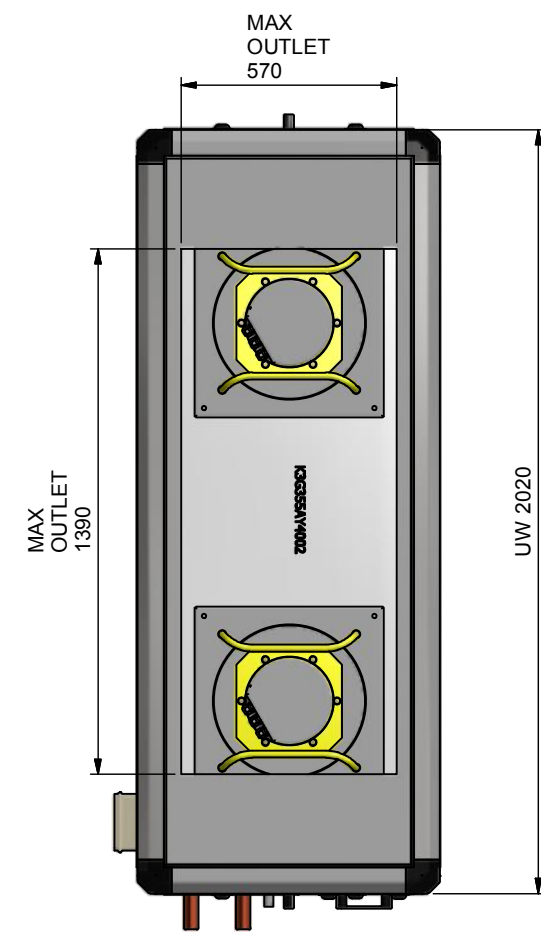

VIEW ISO 2 ( 1 : 20 )

MAX  
OUTLET  
570

MAX  
OUTLET  
1390

UW 2020

VIEW ISO 1 ( 1 : 20 )

MAX  
INLET  
660

610

MAX  
INLET  
1880

1923

A

A

A-A ( 1 : 20 )

UNLESS OTHERWISE SPECIFIED  
DIMENSIONS ARE IN MILLIMETERS  
BREAK AND DEBUR ALL SHARP EDGES

3rd ANGLE  
PROJECTION

DO NOT SCALE DRAWING

Rev	By	Date	Description

General Layout  
VMEP 2400A-FCO,  
CABINET CASING

REV: /01 SCALE: 1 : 20 SIZE: A3