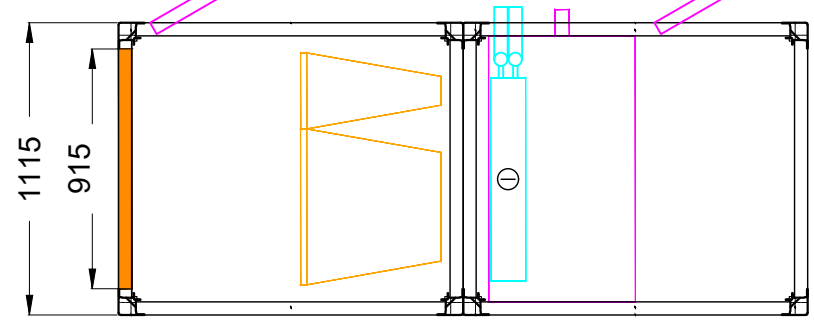

Top View (Layer 2)

Top View