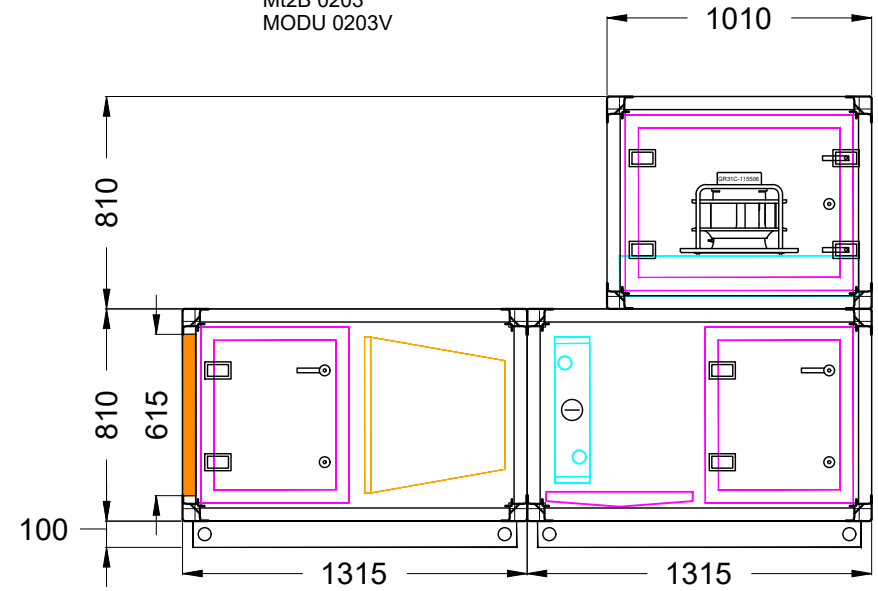

General Layout
Mt2B 0203
MODU 0203V

Right View