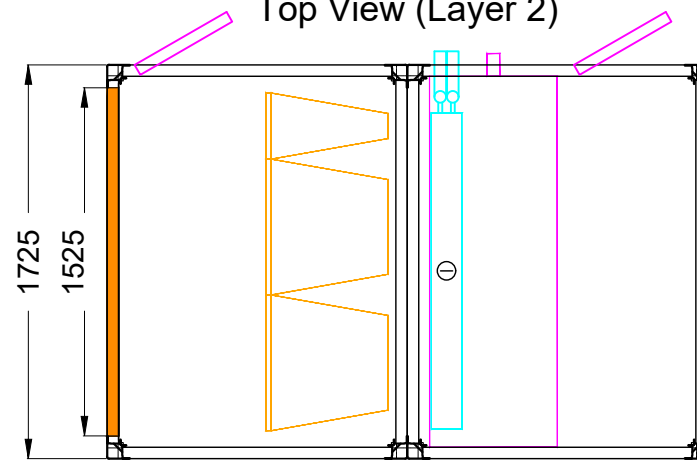

Top View (Layer 2)

Top View

General Layout
M12B 0205
MODU 0205V

Right View

UNLESS OTHERWISE SPECIFIED
DIMENSIONS ARE IN MILLIMETERS
BREAK AND DEBUR ALL SHARP EDGES

DO NOT SCALE DRAWING

Rev	By	Date	Description
00	Toh	21/11/2017	Initial Released