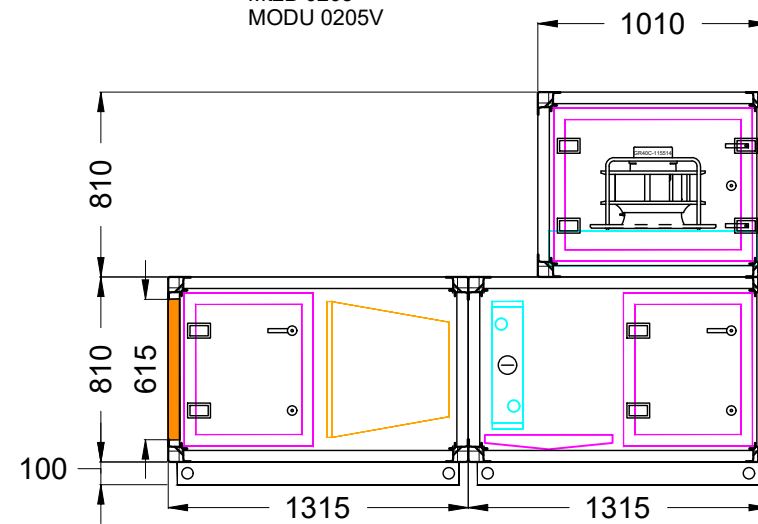

Top View (Layer 2)

Top View

General Layout
M12B 0205
MODU 0205V

Right View

UNLESS OTHERWISE SPECIFIED
DIMENSIONS ARE IN MILLIMETERS
BREAK AND DEBUR ALL SHARP EDGES

DO NOT SCALE DRAWING

Rev	By	Date	Description
00	Toh	21/11/2017	Initial Released