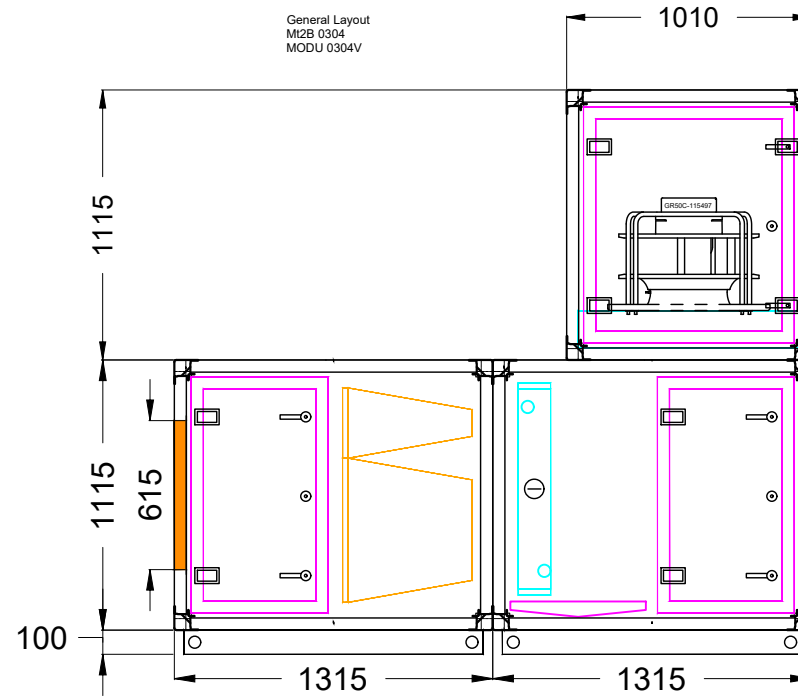

Top View

Right View

General Layout
M2B 0304
MODU 0304V

UNLESS OTHERWISE SPECIFIED
DIMENSIONS ARE IN MILLIMETERS
BREAK AND DEBUR ALL SHARP EDGES

3rd ANGLE PROJECTION
DO NOT SCALE DRAWING

Rev	By	Date	Description
00	Toh	21/11/2017	Initial Released

AIR DESIGN PTY. LTD. © A.C.N. 010 185 958
45 NESTOR DRIVE, MEADOWBROOK, QUEENSLAND, AUSTRALIA. 4131
TELEPHONE: (07) 32 999 888 FACSIMILE: (07) 32 999 800

DRAWN: Toh	DATE: 21/11/2017	General Layout MODU 0304V	
CHKED: --	DATE: --	-	
APPRD: --	DATE: --	-	
DRAWING NO: -	REV: 00	SCALE: N.T.S.	SIZE: A3